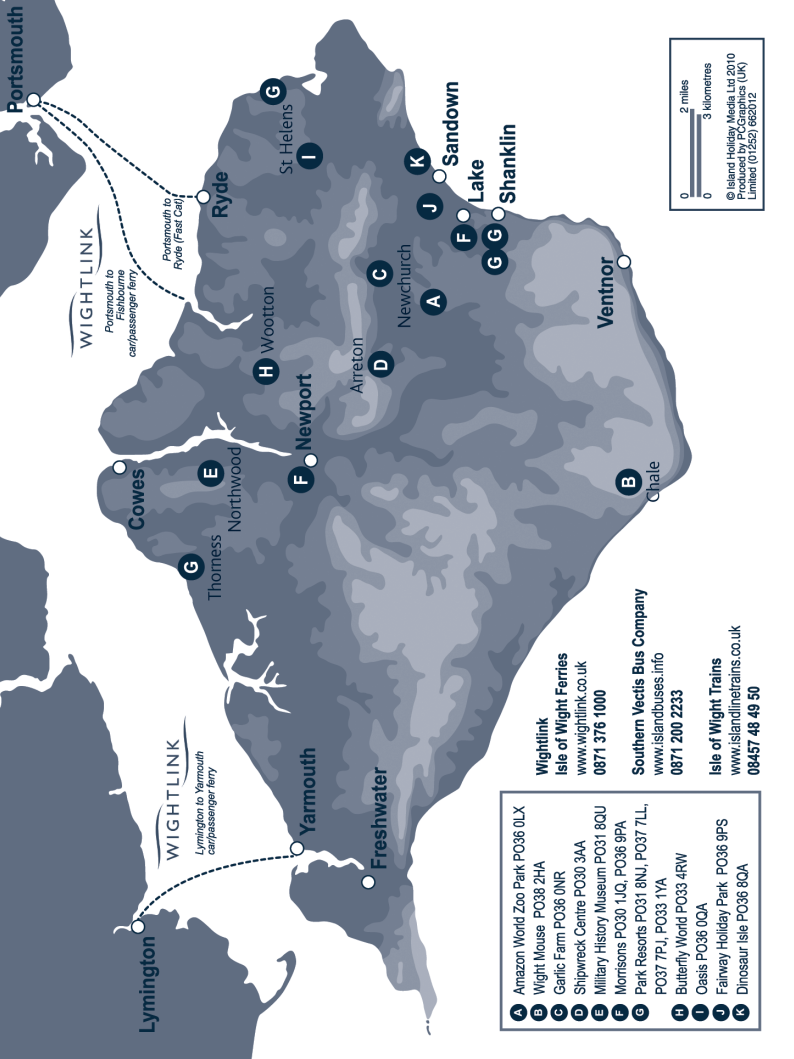

At around 22 minutes a crossing on the catamaran and from 30 minutes by car ferry, there's no easier way to get across the Solent. And with our three great routes and just under 70,000 crossings a year, we are the most flexible too. We are also dedicated to giving excellent customer service and facilities to make the trip even more enjoyable.

www.fairwayholidaypark.co.uk

DINOSAUR ISLE

Interactive dinosaur museum

10% OFF

Britain's first purpose built, interactive dinosaur museum and visitor attraction.

NEW for 2010
Putting the dinosaur
back together
(from 20 July - 31 Oct)

- A** Amazon World Zoo Park PO36 0LX
- B** Wight Mouse PO38 2HA
- C** Garlic Farm PO36 0NR
- D** Shipwreck Centre PO30 3AA
- E** Military History Museum PO31 8QU
- F** Morrisons PO30 1JQ, PO36 9PA
- G** Park Resorts PO31 8NJ, PO37 7LL, PO37 7PJ, PO33 1YA
- H** Butterfly World PO33 4RW
- I** Oasis PO36 0QA
- J** Fairway Holiday Park PO36 9PS
- K** Dinosaur Isle PO36 8QA